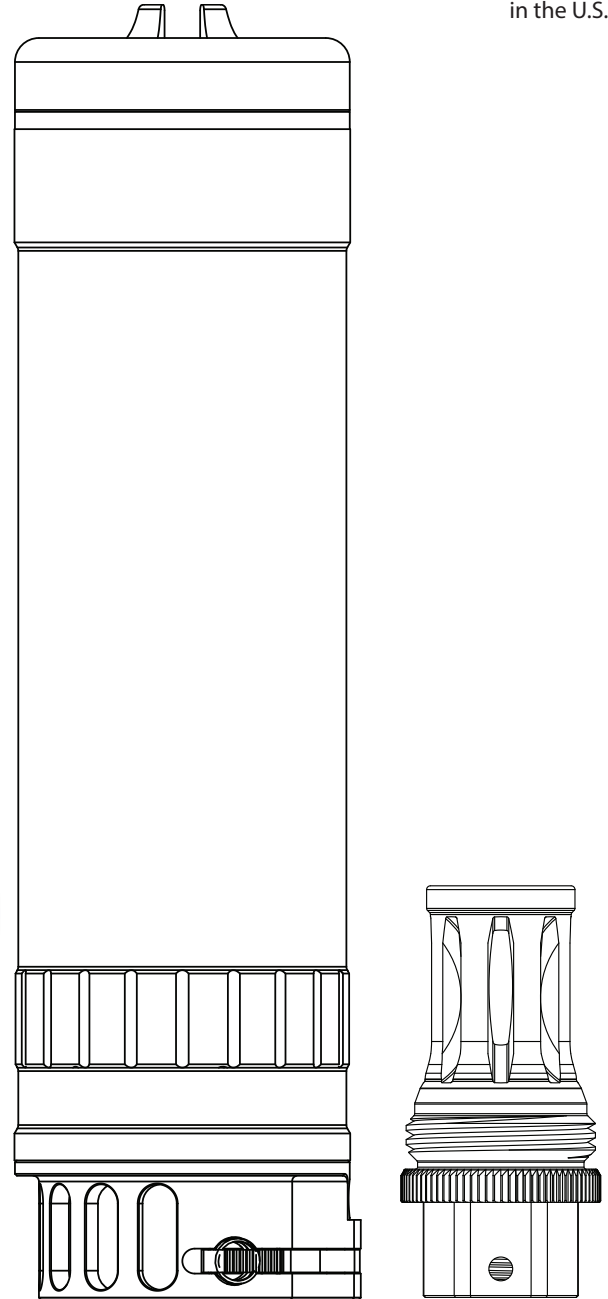

Rogue-Alpha

R30A1

Rev: Jan 2024

Proudly made
in the U.S.A.

Product Specification Sheet

The KGM R30A1 is a robust suppressor designed to meet and exceed SOCOM specifications for full-auto firing, accuracy, repeatability, sound suppression, and minimal impact on a rifle's operating system.

Shown Actual Size

Caliber	7.62mm (.30 caliber)
Construction	Inconel & Stainless Steel
Diameter	1.75" (44.5 mm)
OAL (w/o mount)	6.8" (172.7 mm)
Weight (w/o mount)	21 oz (595 g)
Attachment	QD Flash Hider or Hybrid Mount
Colors Available	Black ■ FDE ■