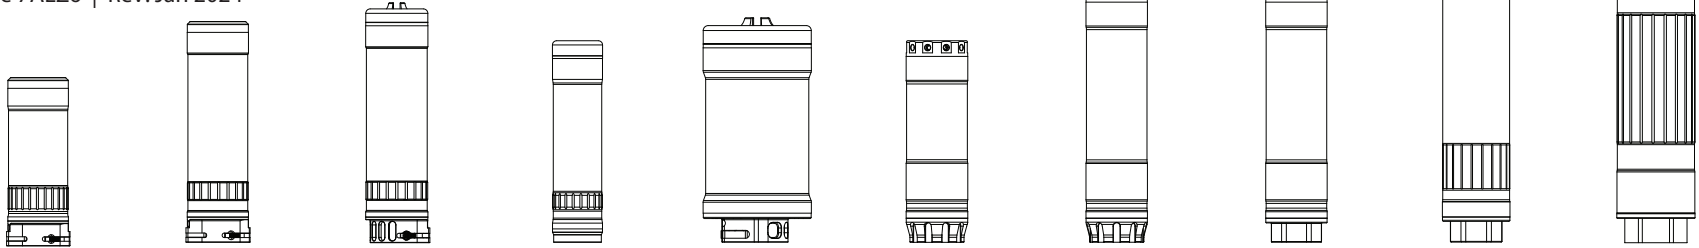

Suppressor Specifications

Proudly made
in the U.S.A.

info@kgm-tech.com | 770.769.1495 | kgm-tech.com

4900 Avalon Ridge Parkway, Peachtree Corners, GA 30071

CAGE Code 7AEZ6 | Rev: Jan 2024

Family	Rogue-Alpha				Belt-Fed	Rogue-Ti				
Model	R556A1	R556A2	R30A1	SMG9	LMG-SD	R65K & R30K	R30	R65T & R30T	R338	R50T
Caliber	5.56mm	5.56mm	7.62mm	9mm	8.6mm/ .338 caliber	R65K: 6.5mm R30K: 7.62mm	7.62mm	R65T: 6.5mm R30T: 7.62mm	8.6mm/ .338 caliber	.50 caliber
Cartridge Rating	5.56 NATO, 22ARC	5.56 NATO, 22ARC	Up to .300 Norma	9mm, .300 BLK (supersonic)	5.56 NATO to .338 Norma	R65K: 6.5 magnums R30K: .300 Norma	Up to .300 Norma	Up to .300 Norma	Up to .338 Norma and .338 Lapua	.375 Cheytac, .416 Barrett, .50 BMG
Construction	Inconel & Stainless Steel	Inconel & Stainless Steel	Inconel & Stainless Steel	Hardened Stainless Steel	Inconel & Stainless Steel	Titanium	Titanium	Titanium	Titanium	Titanium
Full-Auto Rated	Yes	Yes	Yes	Yes	Yes	No	No	No	No	No
Diameter	1.75" (44.5 mm)	1.75" (44.5 mm)	1.75" (44.5 mm)	1.5" (38 mm)	2.75" (70 mm)	1.75" (44.5 mm)	1.75" (44.5 mm)	1.75" (44.5 mm)	1.87" (47.5 mm)	2.25" (57.2 mm)
Length (w/o mount)	4.85" (123 mm)	6.4" (162 mm)	6.8" (173 mm)	5.6" (142 mm)	6.4" (162 mm)	5.8" (147 mm)	7.3" (185 mm)	7.3" (185 mm)	9.1" (231 mm)	14" (356 mm)
Weight (w/o mount)	15.9 oz (450 g)	19.4 oz (552 g)	21 oz (595 g)	12 oz (340 g)	41 oz (1162 g)	10 oz (284 g)	12 oz (340 g)	13 oz (368 g)	19 oz (538 g)	46 oz (1,315 g)
Endcap Design	Shrouded, Flash hiding	Shrouded, Flash hiding	Shrouded, Flash hiding	Shrouded, Flash hiding	Shrouded, Flash hiding	Adjustable Port End Cap (APEC)	Adjustable Port End Cap (APEC)	Adjustable Port End Cap (APEC)	Adjustable Port End Cap (APEC)	Shrouded, Flash hiding
Muzzle Attachment	QD Flash Hider	QD Flash Hider	QD Flash Hider	KGM Multi- Mount (3-lug or Direct Thread)	QD WC Hybrid Mount	HUB Mount (1.375x24), 5/8x24 Ti Direct Thread included	HUB Mount (1.375x24), 5/8x24 Ti Direct Thread included	Taper-Lock Muzzle Brake, 5/8x24 Muzzle Brake included	Taper-Lock Muzzle Brake, 3/4x24 Muzzle Brake included	Taper-Lock Muzzle Brake, 1x14 Muzzle Brake included
Colors Available	Black FDE	Black FDE	Black FDE	Black	FDE	Sniper Grey	Sniper Grey	FDE	Sniper Grey	Sniper Grey